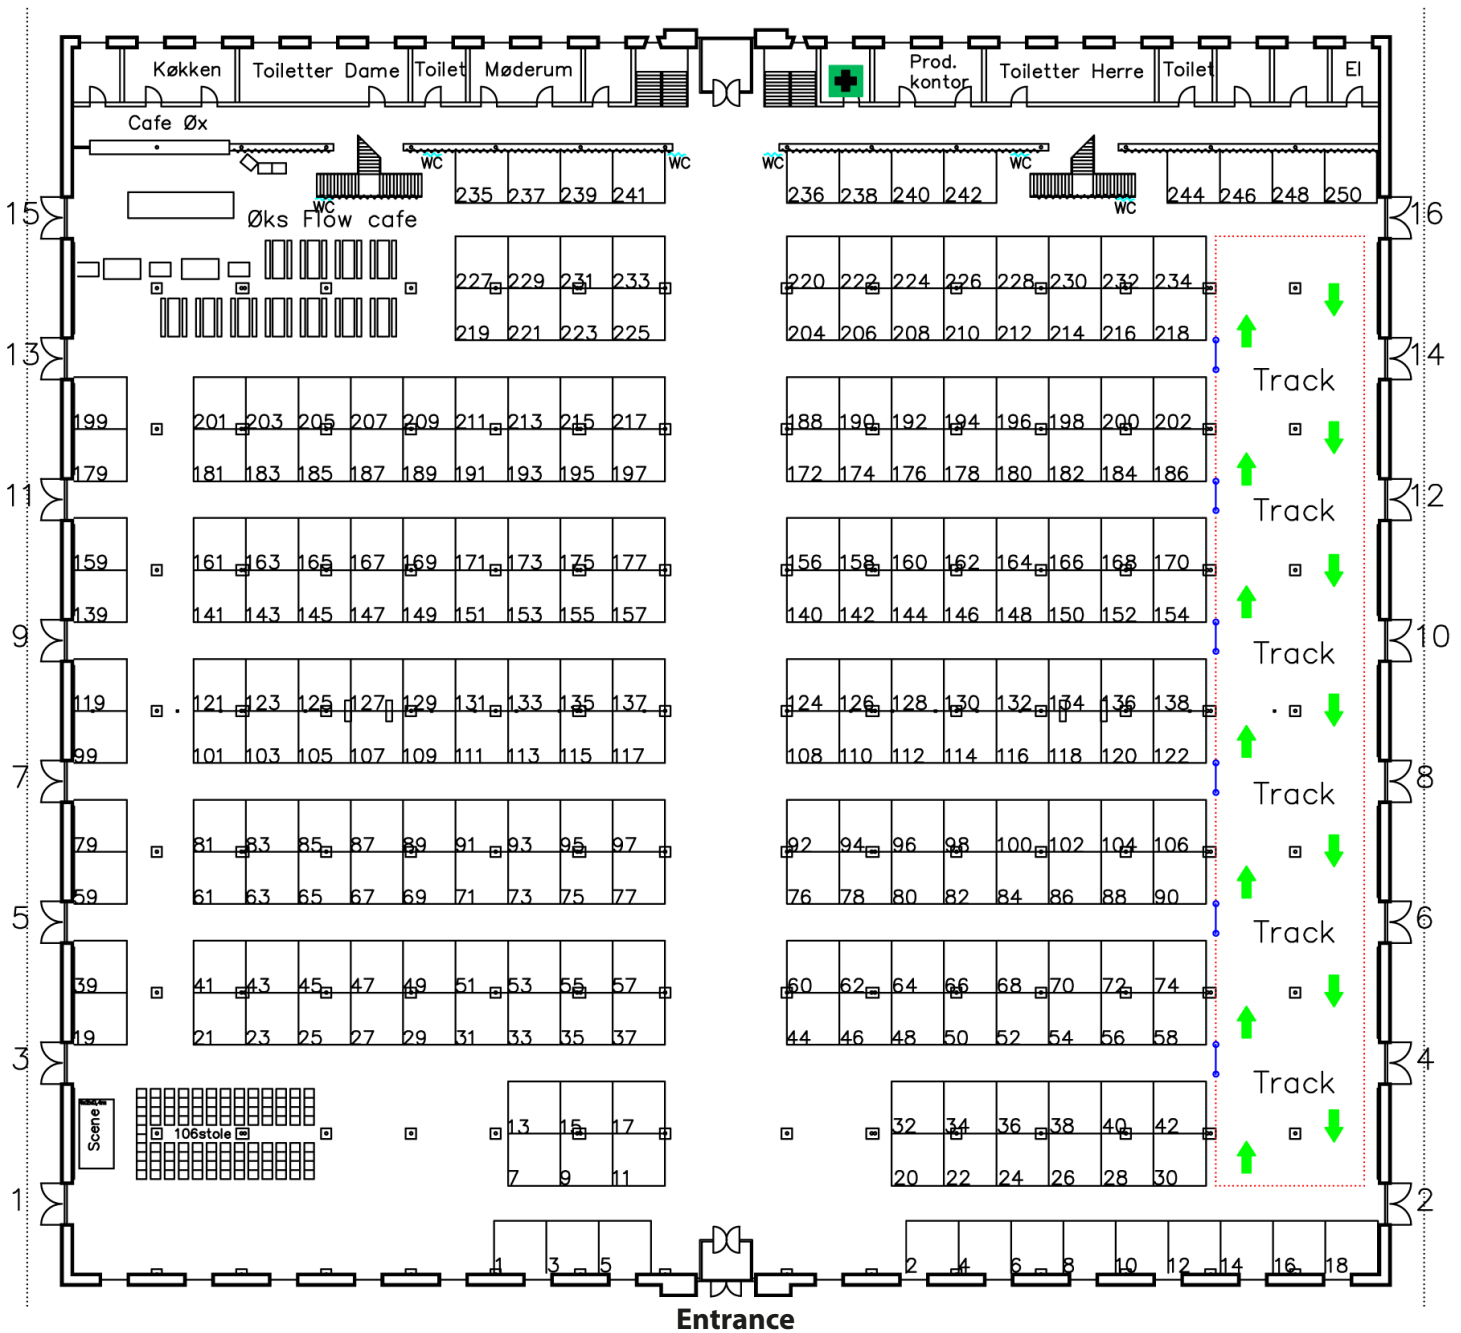

ØKSNEHALLEN

All booths are 3x3 m (9 m²), but you can combine them into bigger booths like 18, 27, 36 m² etc.